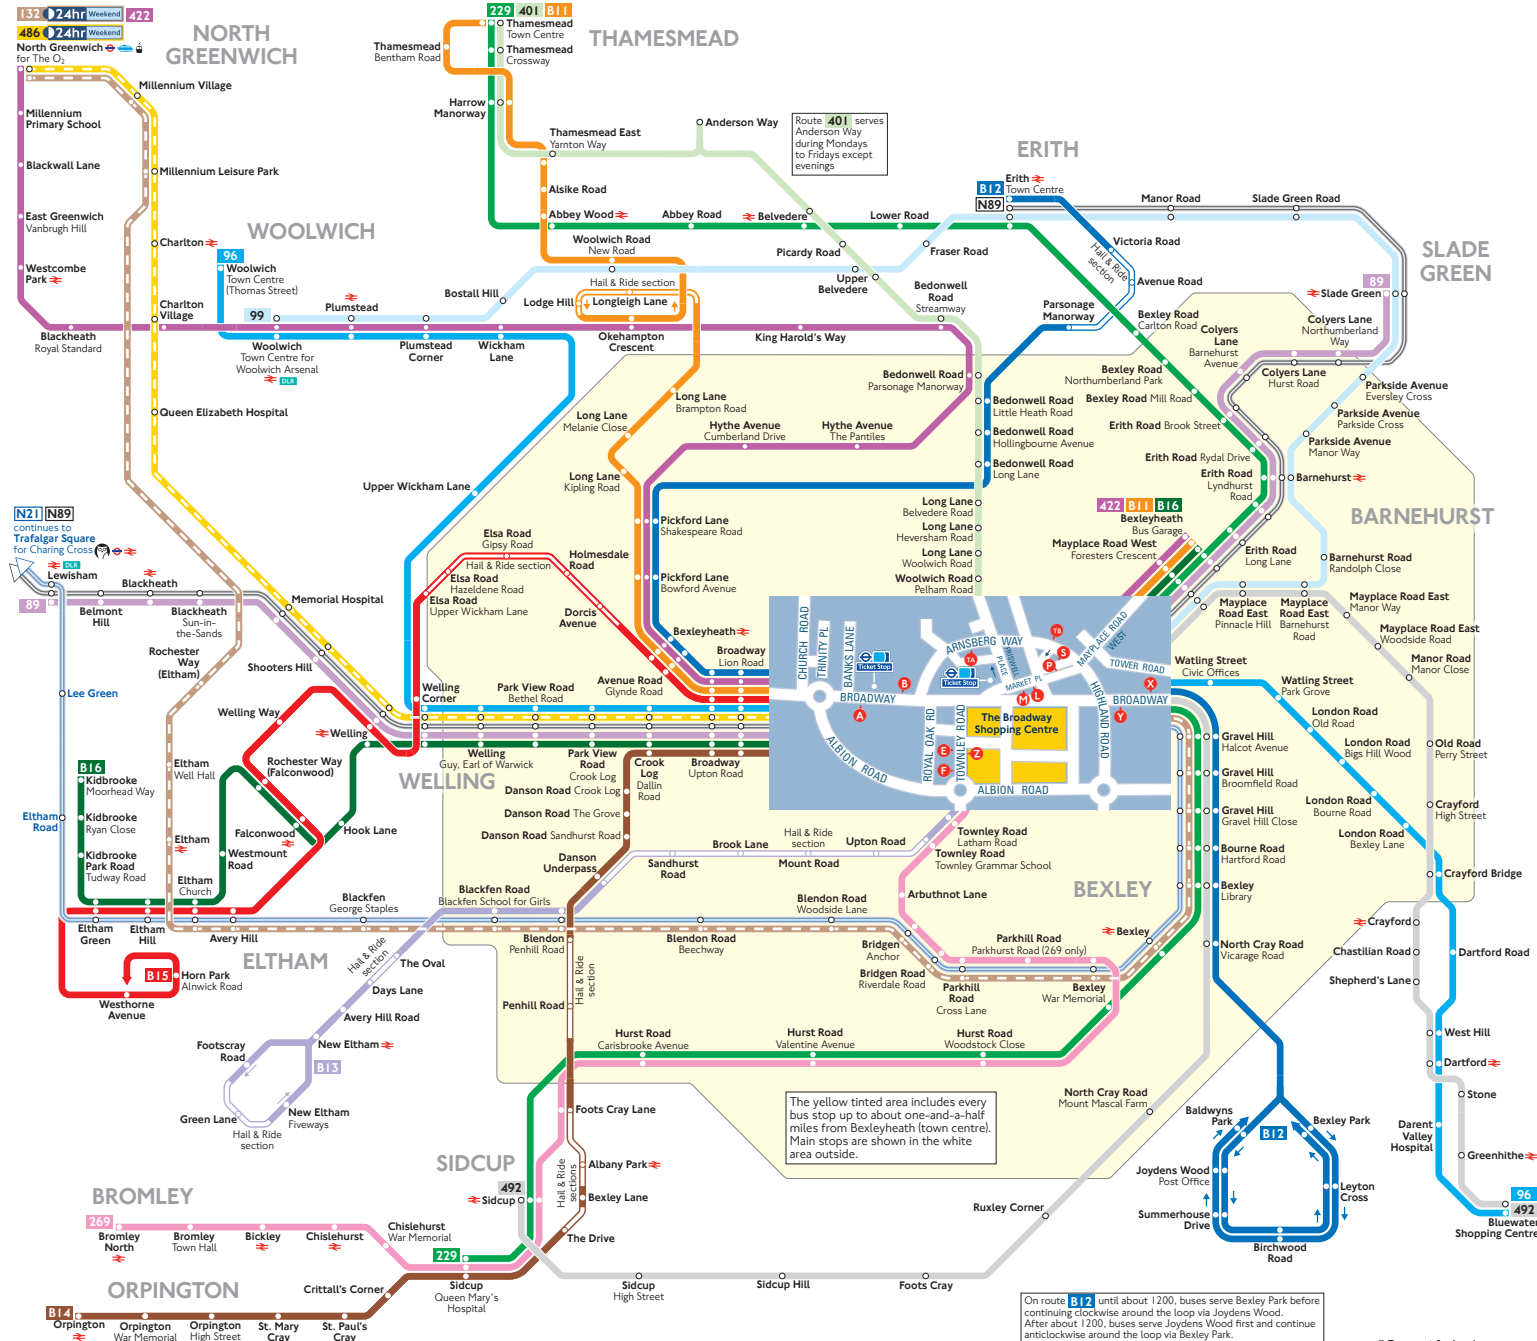

Buses from Bexleyheath (town centre)

Route finder

Bus route	Towards	Bus stops
89	Lewisham	A M
96	Slade Green	B S
99	Bluewater Shopping Centre	B P X
132	Woolwich	A M Y
229	Woolwich	S
401	North Greenwich	L X
422	Sidcup	L X
486	Thamesmead	S Y
492	Bromley North	F L
B11	Thamesmead	L
B12	Bexleyheath Bus Garage	B S
B13	North Greenwich	A M
B14	Bluewater Shopping Centre	A M
B15	Sidcup	B S
B16	Bexleyheath Bus Garage	A M
B16	Kidbrooke	A M

Night buses

Bus route	Towards	Bus stops
N21	Trafalgar Square	L X
N89	Erith	B S
N89	Trafalgar Square	A M

Key

- 89 Day buses in black
- N89 Night buses in blue
- Connections with London Underground
- Connections with London Overground
- Connections with National Rail
- Connections with DLR
- Connections with Emirates Air Line
- Connections with river boats
- Operates daily with 24-hour service Friday and Saturday nights
- Tube station with 24-hour service Friday and Saturday nights
- Mondays to Fridays except evenings
- Mondays to Saturdays and Sunday shopping hours only

Ways to pay

- Use your contactless debit or credit card. It's the same fare as Oyster and there is no need to top up.
- Top up your Oyster pay as you go credit or buy Travelcards and bus & tram passes at around 4,000 shops across London.
- Sign up for an online account to top up online and see your travel history and spending.